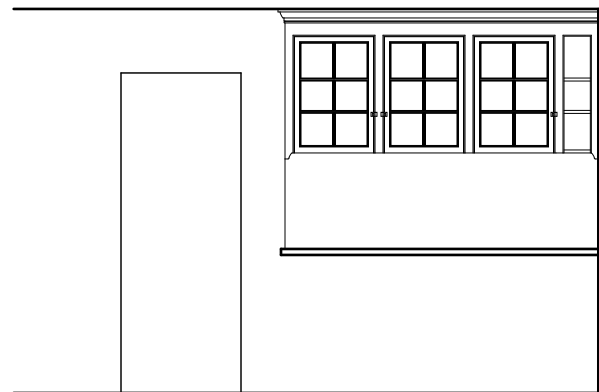

2 KITCHEN ELEVATION  
SCALE: 3/4" = 1'-0"

3 KITCHEN ELEVATION  
SCALE: 3/4" = 1'-0"

4 KITCHEN ELEVATION  
SCALE: 3/4" = 1'-0"